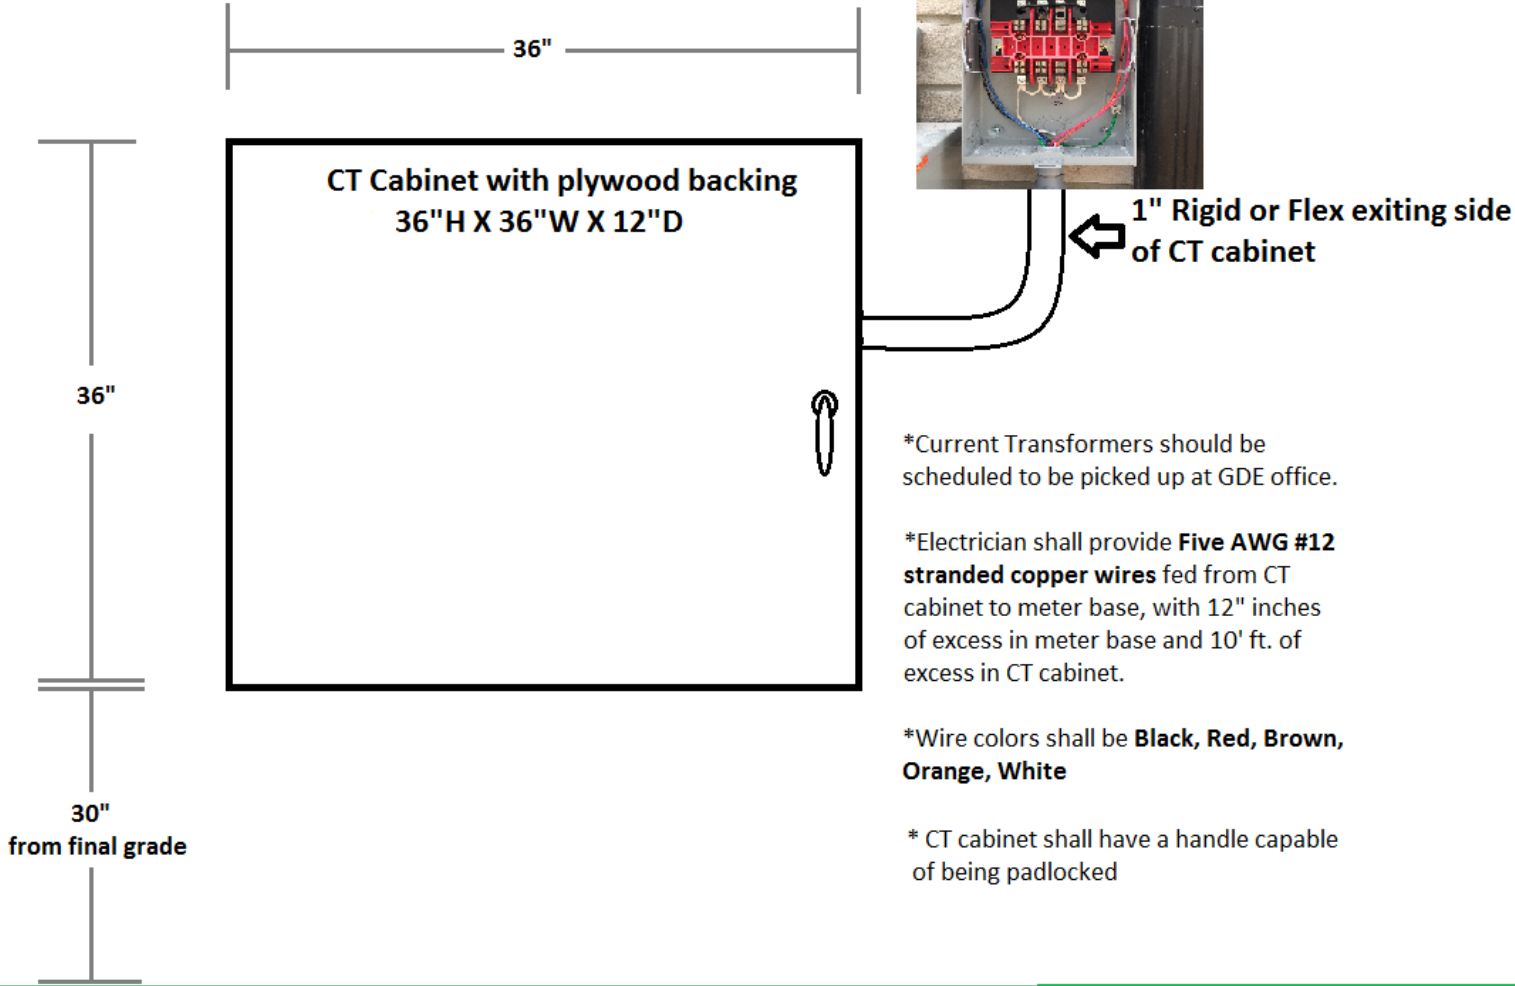

Gallatin Department of Electricity

Metering Installations

9/26/18

600 Amp Single Phase Metering Installation

8 Terminal Meterbase for 600 Amp Single Phase

Milbank - UC7235-RL

Durham - R6821-8K

Siemens - 9804-8542