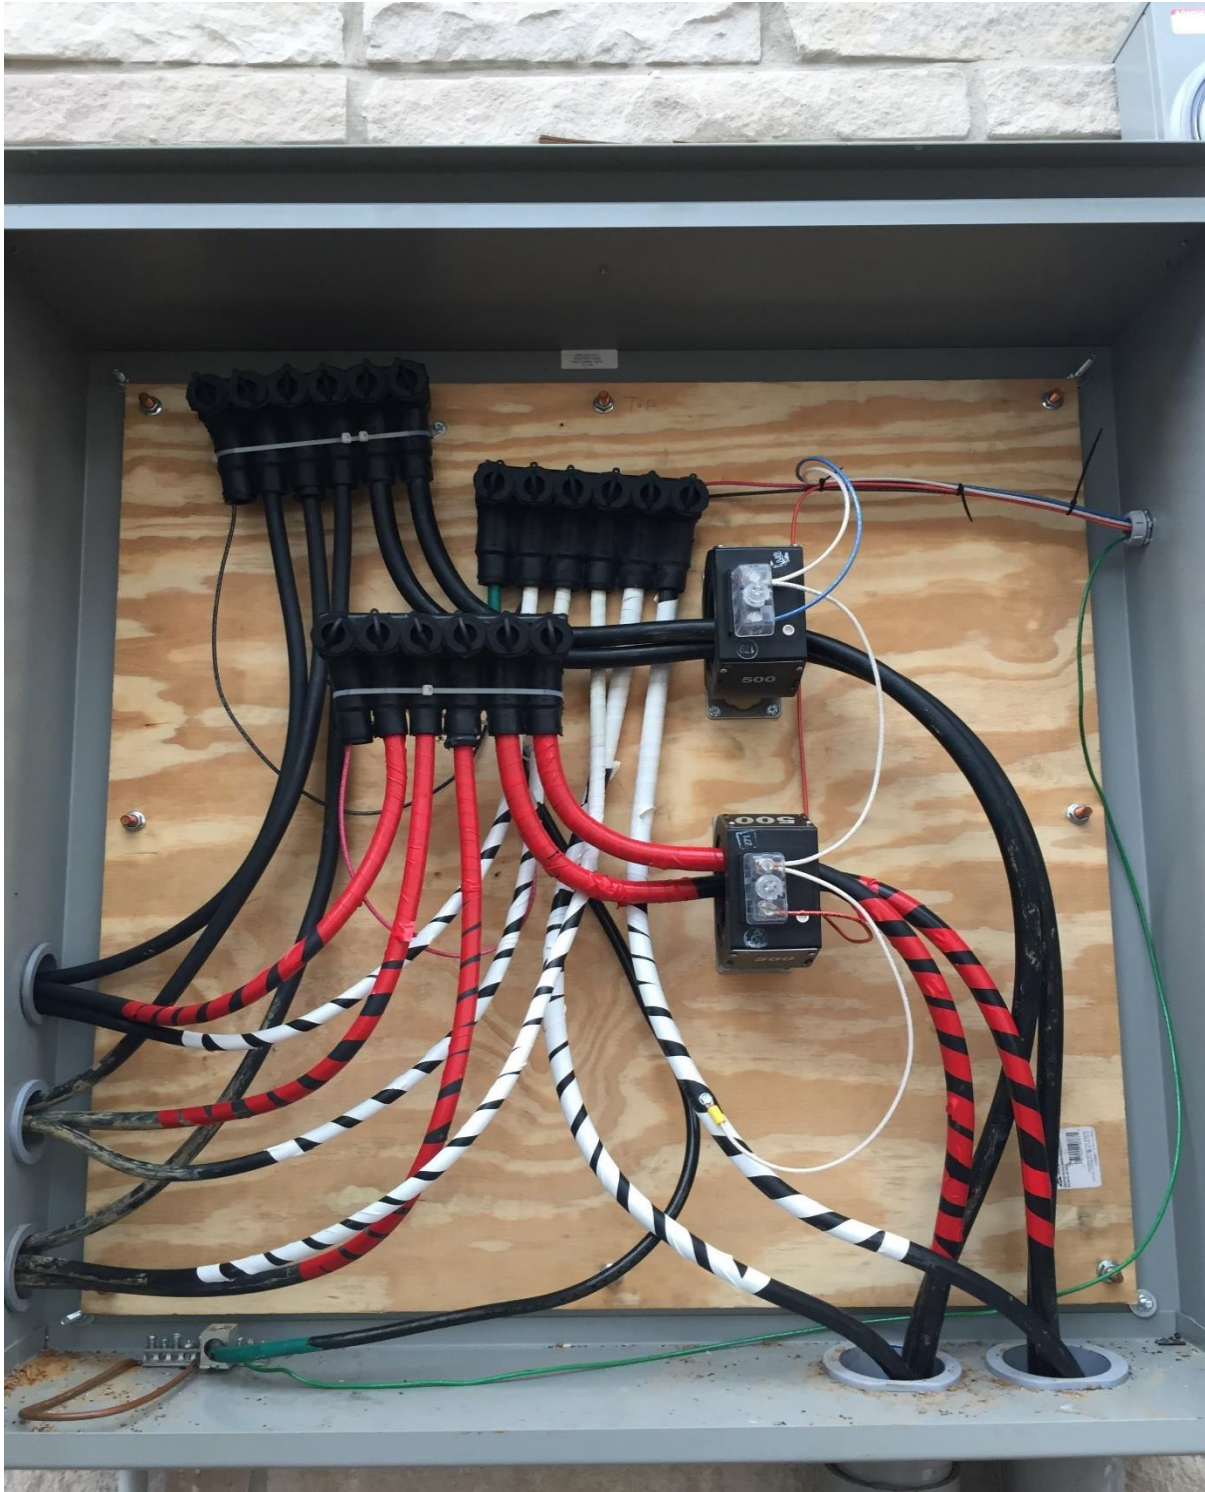

Gallatin Department of Electricity

Metering Installations

9/26/18

600 Amp Single Phase Metering Installation

8 Terminal Meterbase for 600 Amp Single Phase

Milbank - UC7235-RL

Durham - R6821-8K

Siemens - 9804-8542

600 Amp Single Phase

600 Amp Single Phase

600 Amp Single Phase

600 Amp Single Phase

120 Volt Meter Installation

120V Meter Base Wiring